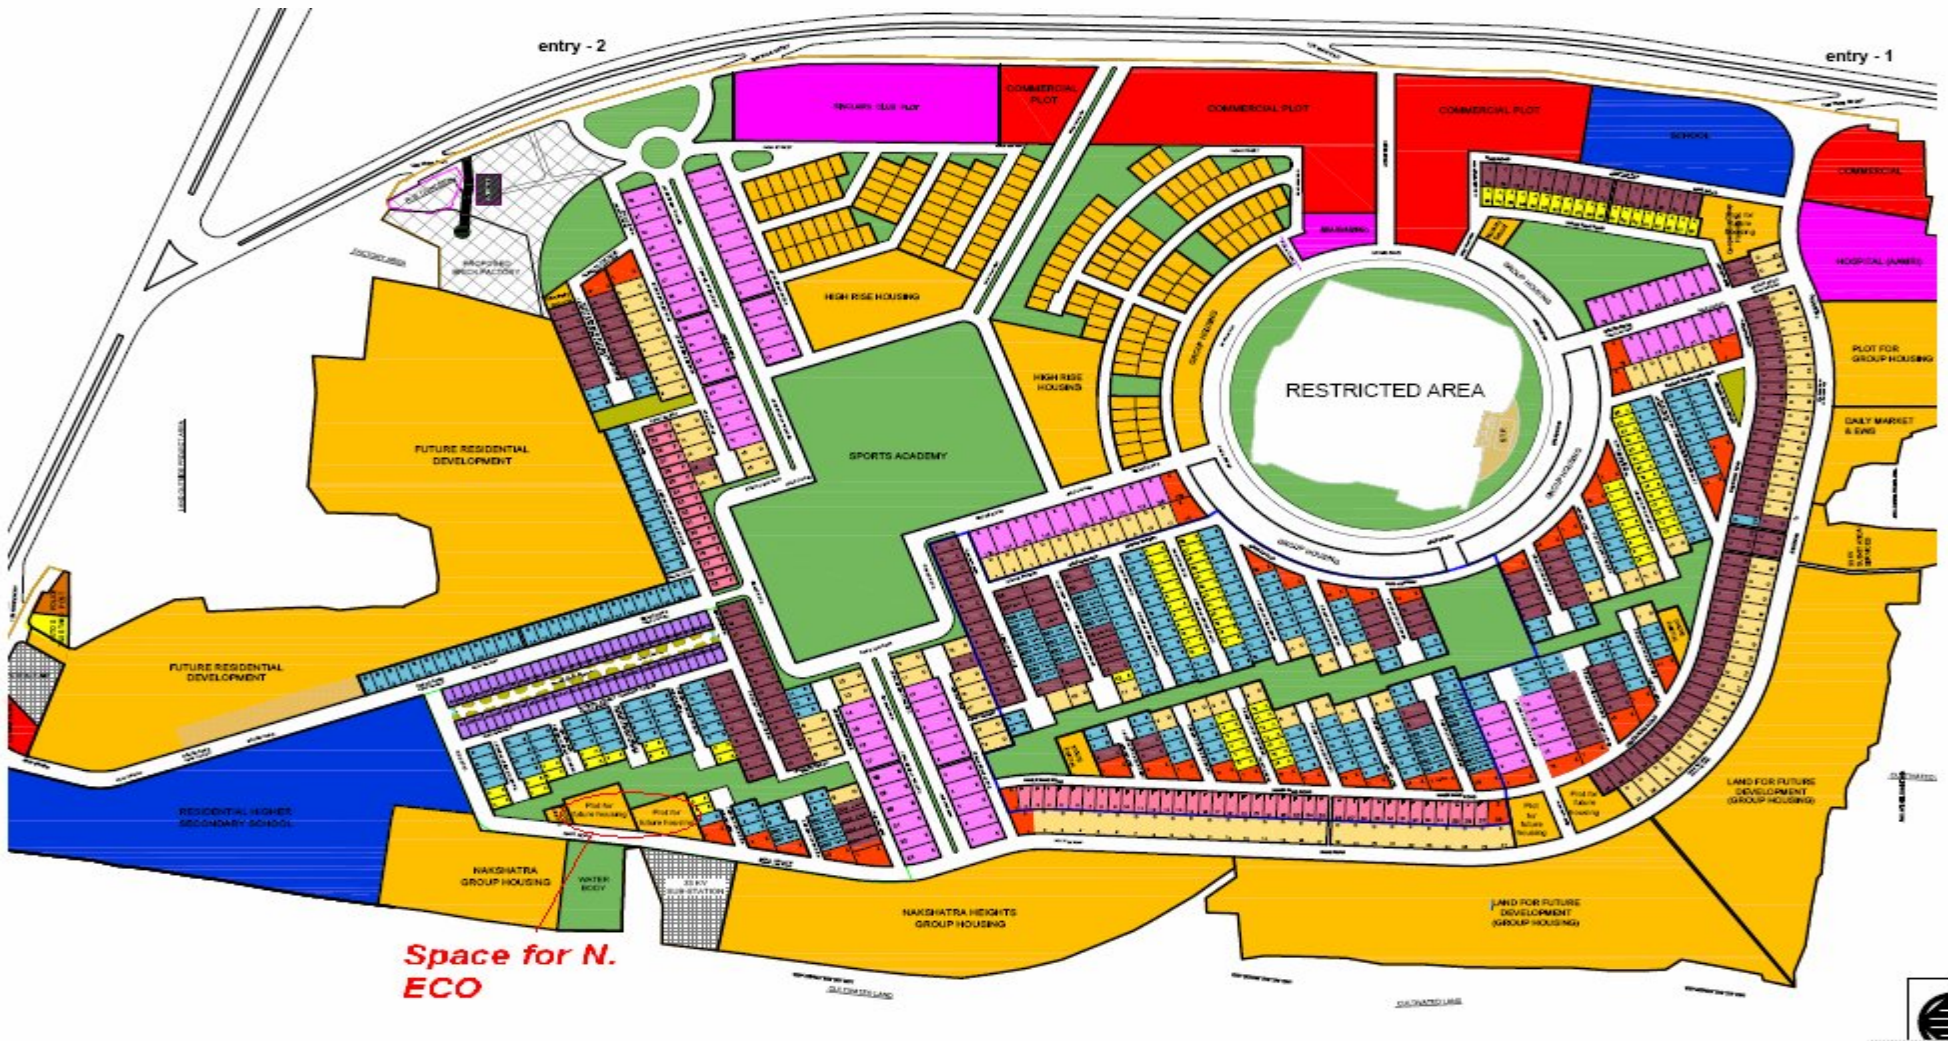

The Group Housing

Nakshatra ECO

The Group Housing at Renaissance

Location Map

Site Plan

Floor Plan

Amenities

Amenities at Nakshatra Eco

Designed by internationally acclaimed Morphogenesis Architecture Studio, the township is completely self-sufficient with facilities catering to every need.

Exclusive central green with children's play area

Security of a gated community

Ample parking space

Multipurpose community hall

Facilities AT Renaissance Township

- Briddhi (The shopping plaza)
- AMRI Hospital
- Adamas Internation School
- Children's Play Area
- Departmental Store
- 24 hrs modern security service
- Sinclairs Hotels
- Informal dining with terraces
- Lounge
- Tennis court
- Swimming Pool
- Reticulated Gas system
- Library, Gymnasium, Aerobics and Yoga centre,Swimming pool with Kid's pool,Jacuzzi and Games room.